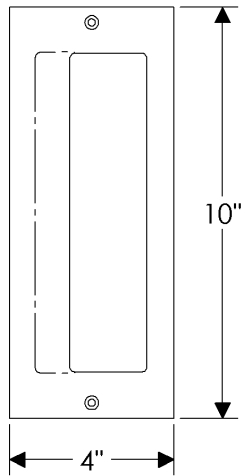

Flush Pull with Cover

FP410