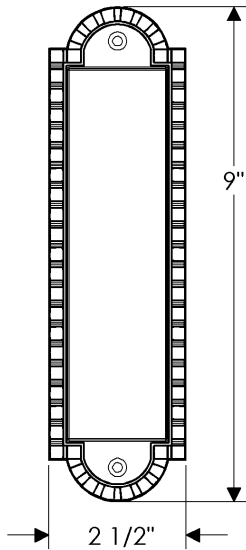

Corbel Arched Lift & Slide Door Set

FP30600

E30665