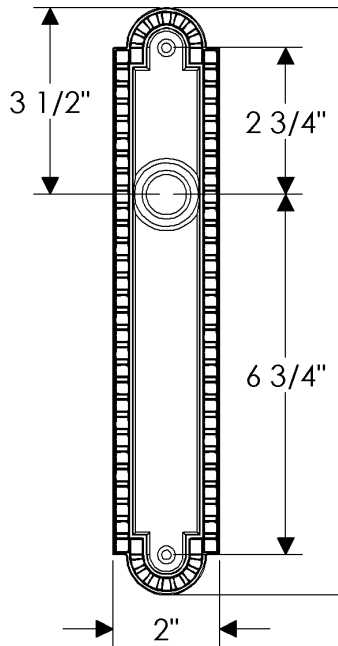

Corbel Arched Lift & Slide Door Set

FP30600

E30665