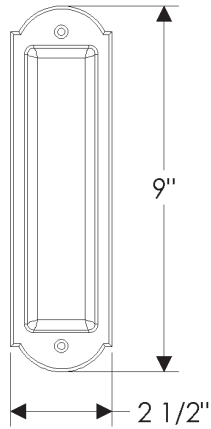

Arched Lift & Slide Set

FP259

E746