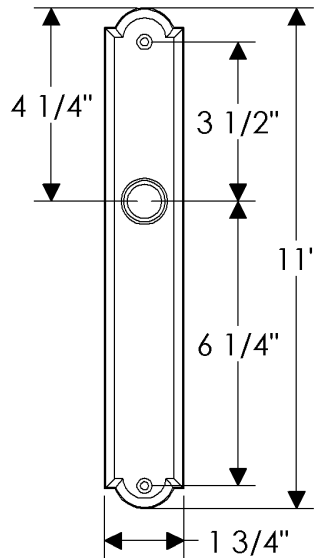

Arched Lift & Slide Set

FP259

E746