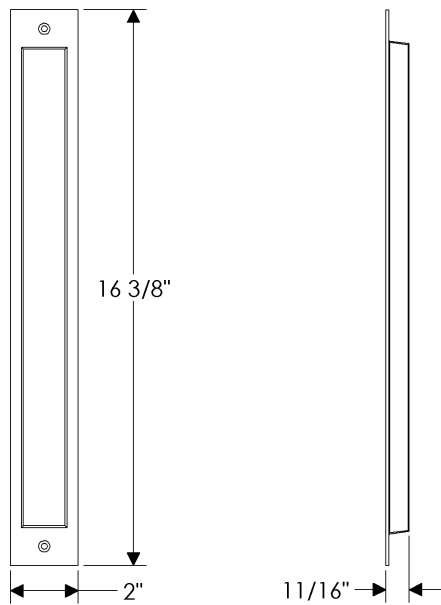

## Rectangular Flush Pull

FP254