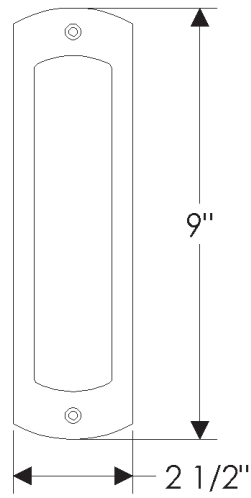

Curved Lift & Slide Set

FP249

E530