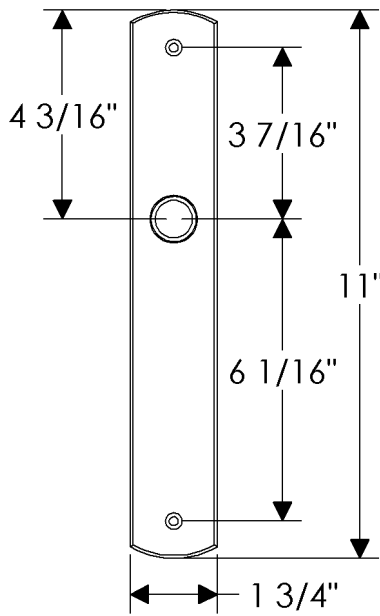

Curved Lift & Slide Set

FP249

E530