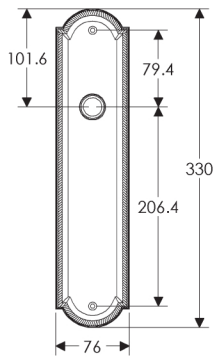

## Ellis Escutcheon: 76mm x 330mm

**SL060**

**BL060**

**EU060**

**BK060**

**OC060**

\*This center-center dimension will need to be verified before set can be ordered.