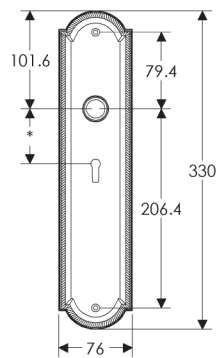

## Ellis Escutcheon: 76mm x 330mm

**SL060**

**BL060**

**EU060**

**BK060**

**OC060**

\*This center-center dimension will need to be verified before set can be ordered.