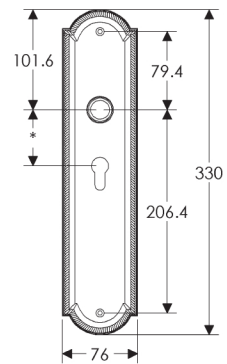

## Ellis Escutcheon: 76mm x 330mm

**SL060**

**BL060**

**EU060**

**BK060**

**OC060**

\*This center-center dimension will need to be verified before set can be ordered.