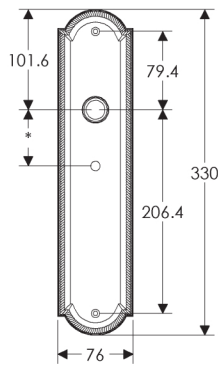

## Ellis Escutcheon: 76mm x 330mm

**SL060**

**BL060**

**EU060**

**BK060**

**OC060**

\*This center-center dimension will need to be verified before set can be ordered.