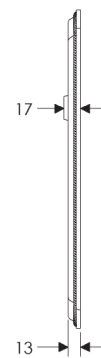

## Ellis Escutcheon: 76mm x 330mm

**SL060**

**BL060**

**EU060**

**BK060**

**OC060**

\*This center-center dimension will need to be verified before set can be ordered.