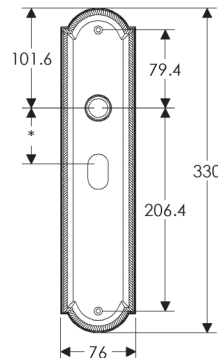

## Ellis Escutcheon: 76mm x 330mm

**SL060**

**BL060**

**EU060**

**BK060**

**OC060**

\*This center-center dimension will need to be verified before set can be ordered.