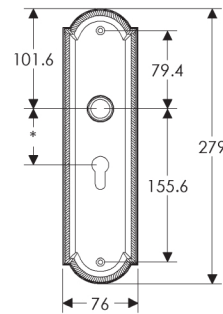

Ellis Escutcheon: 76mm x 279mm

SL056

BL056

EU056

BK056

OC056

*This center-center dimension will need to be verified before set can be ordered.