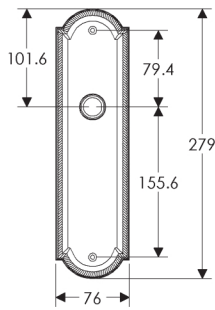

Ellis Escutcheon: 76mm x 279mm

SL056

BL056

EU056

BK056

OC056

*This center-center dimension will need to be verified before set can be ordered.