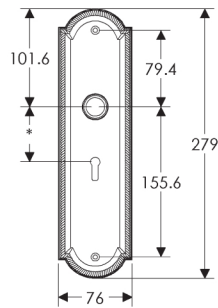

Ellis Escutcheon: 76mm x 279mm

SL056

BL056

EU056

BK056

OC056

*This center-center dimension will need to be verified before set can be ordered.