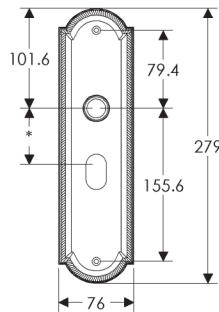

Ellis Escutcheon: 76mm x 279mm

SL056

BL056

EU056

BK056

OC056

*This center-center dimension will need to be verified before set can be ordered.