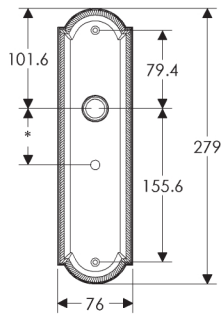

Ellis Escutcheon: 76mm x 279mm

SL056

BL056

EU056

BK056

OC056

*This center-center dimension will need to be verified before set can be ordered.