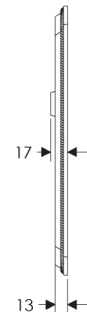

Ellis Escutcheon: 76mm x 279mm

SL056

BL056

EU056

BK056

OC056

*This center-center dimension will need to be verified before set can be ordered.