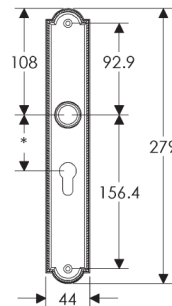

## Ellis Escutcheon: 44mm x 279mm

**SL041**

**BL041**

**EU041**

**BK041**

**OC041**

\*This center-center dimension will need to be verified before set can be ordered.