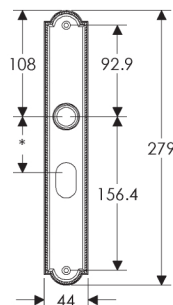

## Ellis Escutcheon: 44mm x 279mm

**SL041**

**BL041**

**EU041**

**BK041**

**OC041**

\*This center-center dimension will need to be verified before set can be ordered.