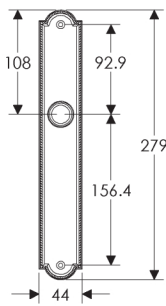

## Ellis Escutcheon: 44mm x 279mm

**SL041**

**BL041**

**EU041**

**BK041**

**OC041**

\*This center-center dimension will need to be verified before set can be ordered.