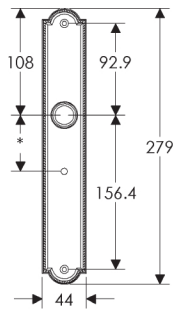

## Ellis Escutcheon: 44mm x 279mm

**SL041**

**BL041**

**EU041**

**BK041**

**OC041**

\*This center-center dimension will need to be verified before set can be ordered.