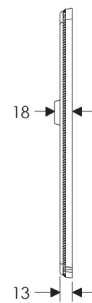

## Ellis Escutcheon: 44mm x 279mm

**SL041**

**BL041**

**EU041**

**BK041**

**OC041**

\*This center-center dimension will need to be verified before set can be ordered.