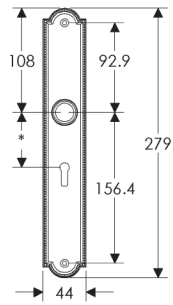

## Ellis Escutcheon: 44mm x 279mm

**SL041**

**BL041**

**EU041**

**BK041**

**OC041**

\*This center-center dimension will need to be verified before set can be ordered.