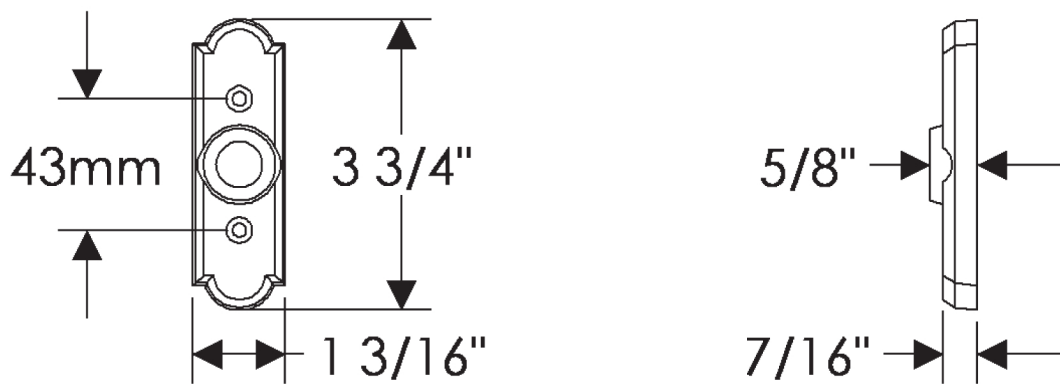

Arched Collection

EW720
Arched Window Escutcheon 1 3/16" x 3 3/4"