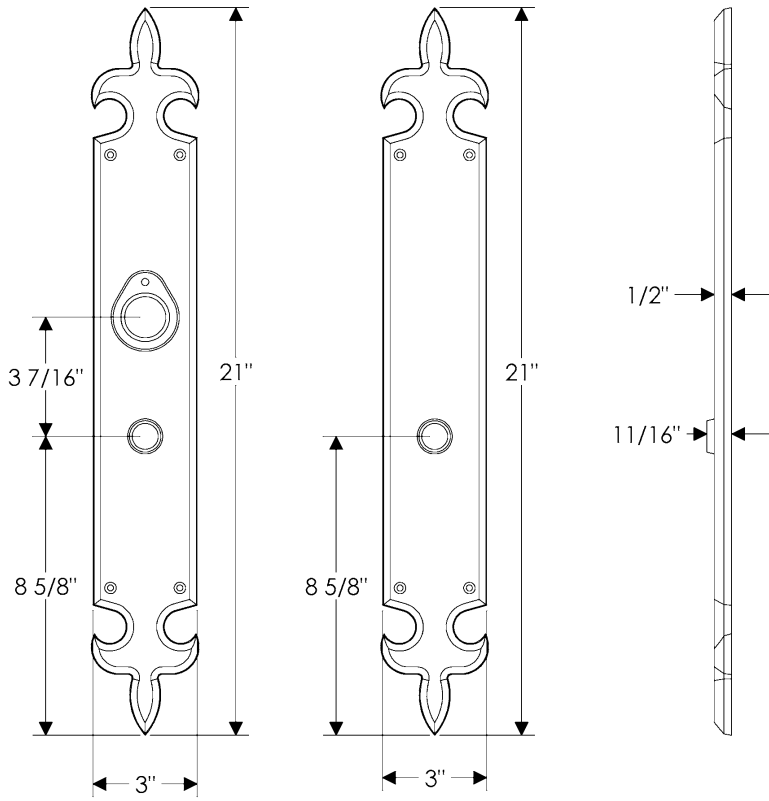

Fleur de Lis Entry Set

E830

E832

Also applicable for the E831 with turnpiece or E833 with emergency release.