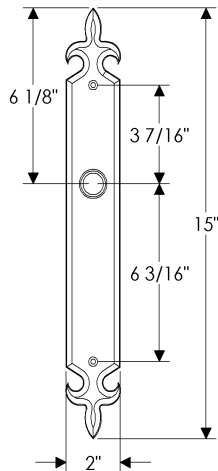

Fleur De Lis Multi-Point Set

E826

E824

Also applicable for the E827 with turnpiece.