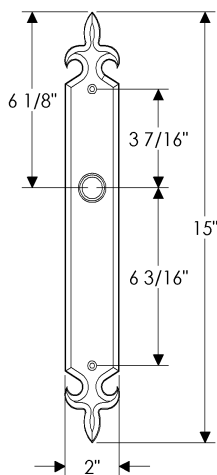

Fleur De Lis Multi-Point Set

E824

E824

Also applicable for the E827
with turnpiece.