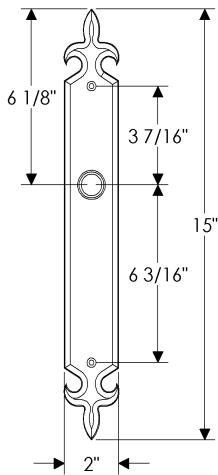

Fleur De Lis Multi-Point Set

E824

E824

Also applicable for the E827
with turnpiece.