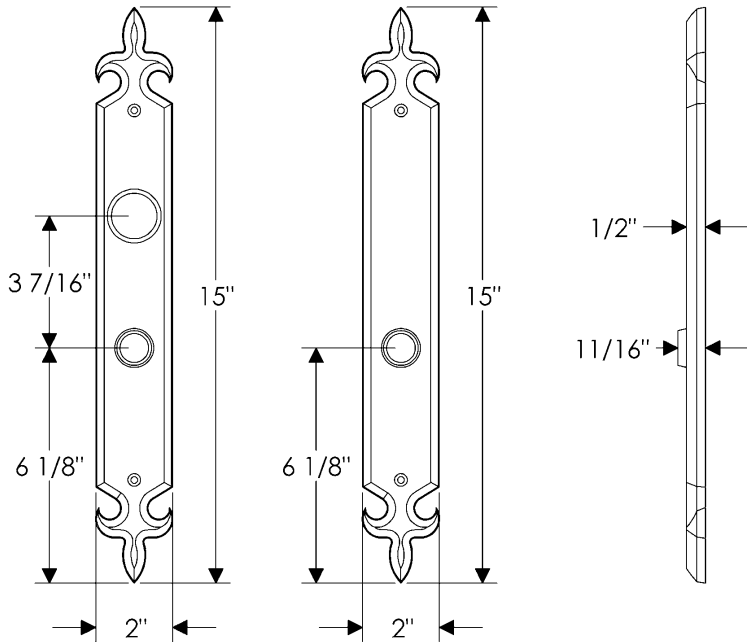

Fleur de Lis Entry Set

E823

E820

Also applicable for the E821 with turnpiece
or E822 with emergency release.