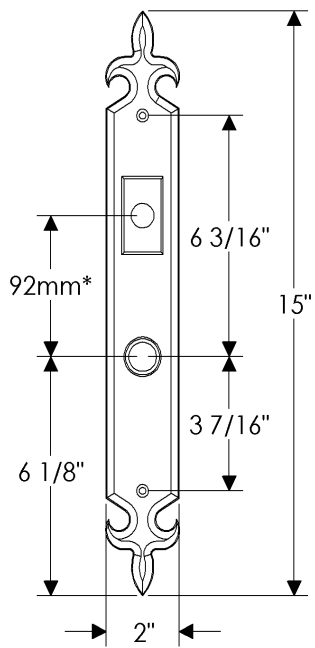

Fleur de Lis Multi-Point Set

E819

E817

Also applicable for the E818 with turnpiece.