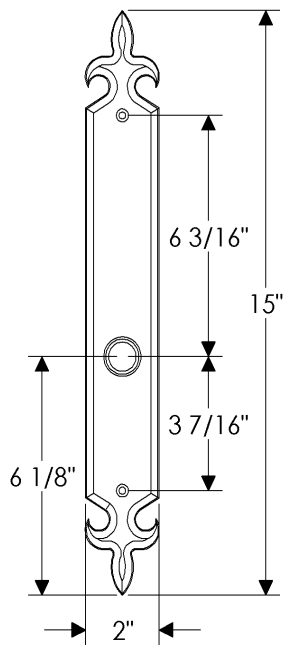

Fleur de Lis Multi-Point Set

E819

E817

Also applicable for the E818 with turnpiece.