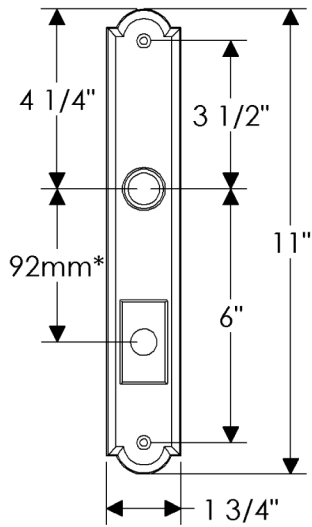

Arched Multi-Point Set

E745

E746

Also applicable for the E747 with turnpiece.