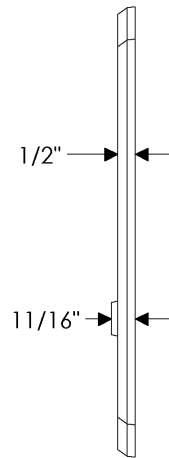

Arched Entry Set

E729

E706

Also applicable for the E728 with turnpiece
or E725 with emergency release.