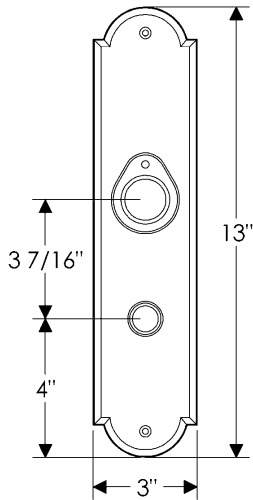

Arched Entry Set

E729

E706

Also applicable for the E728 with turnpiece
or E725 with emergency release.