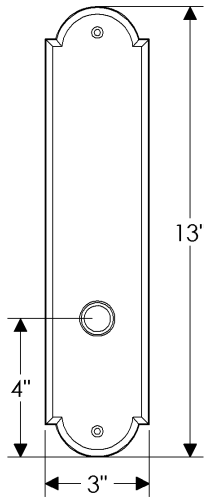

Arched Entry Set

E729

E706

Also applicable for the E728 with turnpiece
or E725 with emergency release.