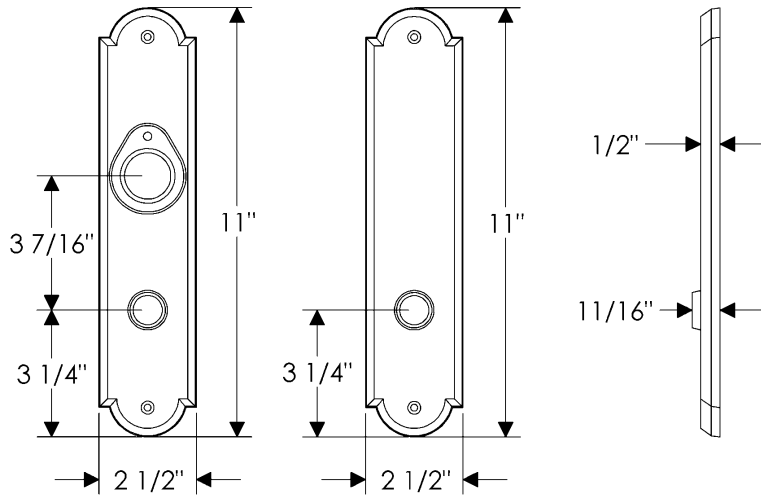

Arched Entry Set

E727

E704

Also applicable for the E721 with turnpiece
or E724 with emergency release.