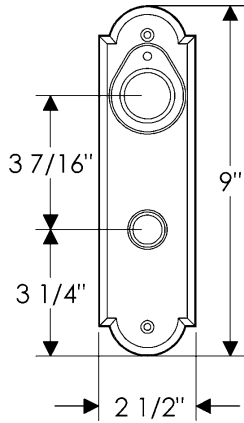

Arched Entry Set

E726

E702

Also applicable for the E723 with turnpiece
or E722 with emergency release.