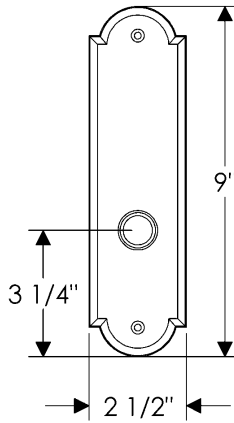

Arched Entry Set

E726

E702

Also applicable for the E723 with turnpiece
or E722 with emergency release.