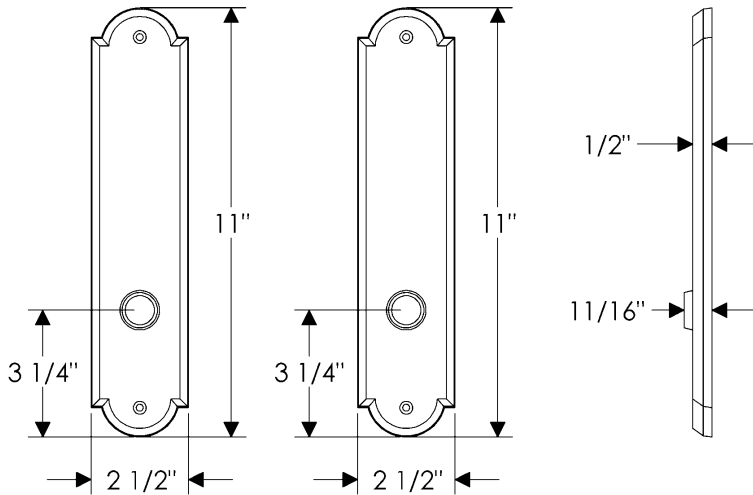

Arched Entry Set

E704

E704

Also applicable for the E721 with turnpiece
or E724 with emergency release.