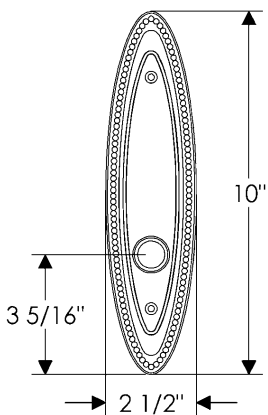

### Maddox Entry Set

E585

E585

Also applicable for the E587 with turnpiece  
or E586 with emergency release.