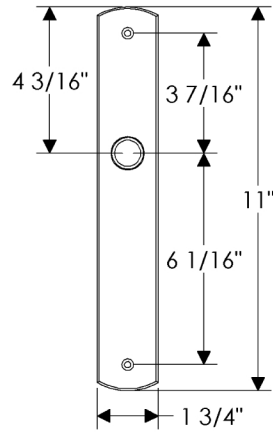

Curved Multi-Point Set

E538

E530

Also applicable for the E536 with turnpiece.