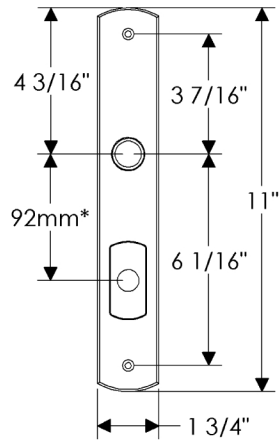

Curved Multi-Point Set

E538

E530

Also applicable for the E536 with turnpiece.