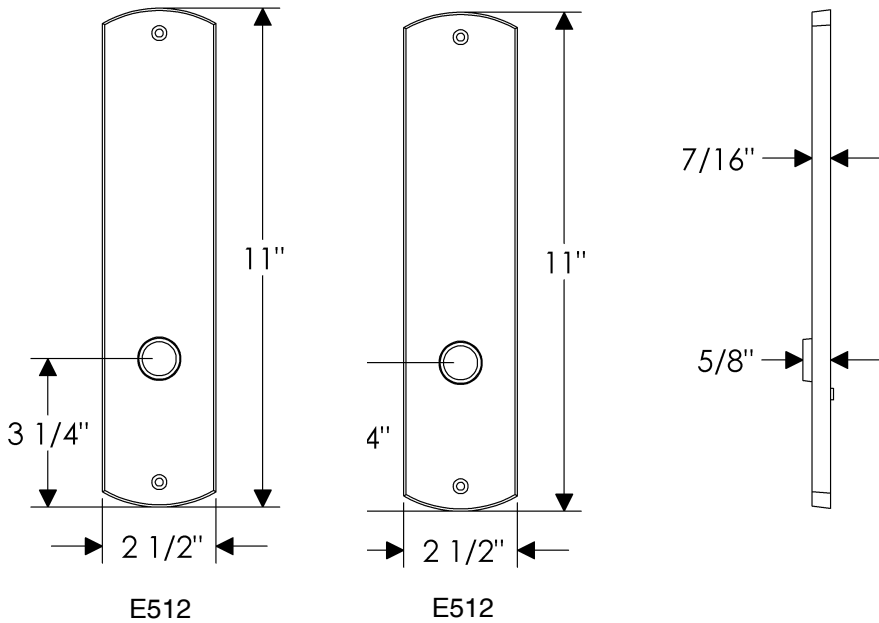

Curved Entry Set

Also applicable for the E513 with turnpiece
or E514 with emergency release.