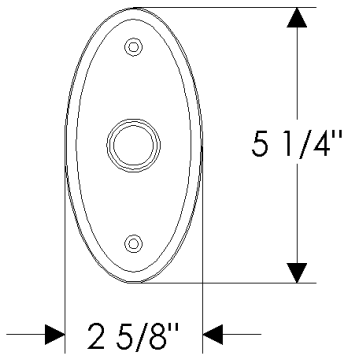

Oval Privacy Mortise Bolt/Spring Latch

E501

E501

E501