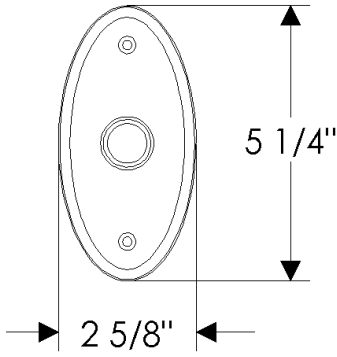

Oval Privacy Mortise Bolt/Spring Latch

E501

E501

E501