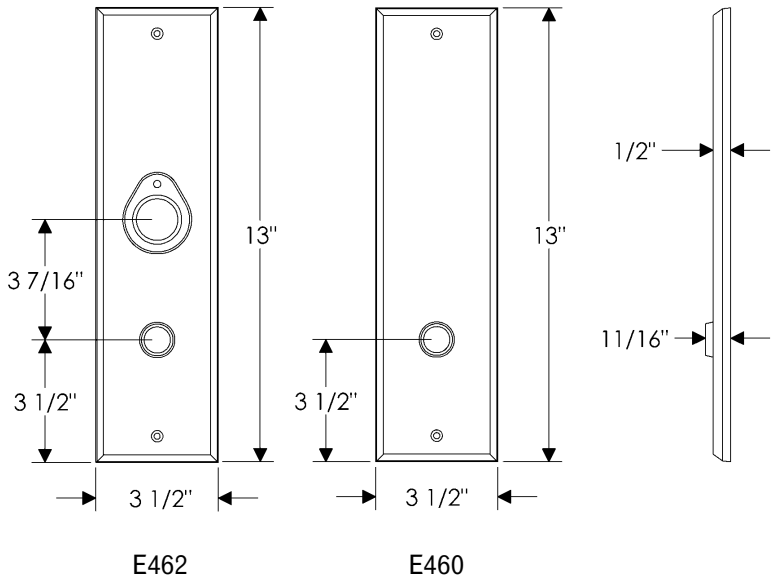

Rectangular Entry Set

E462

E460

Also applicable for the E463 with turnpiece
or E464 with emergency release.