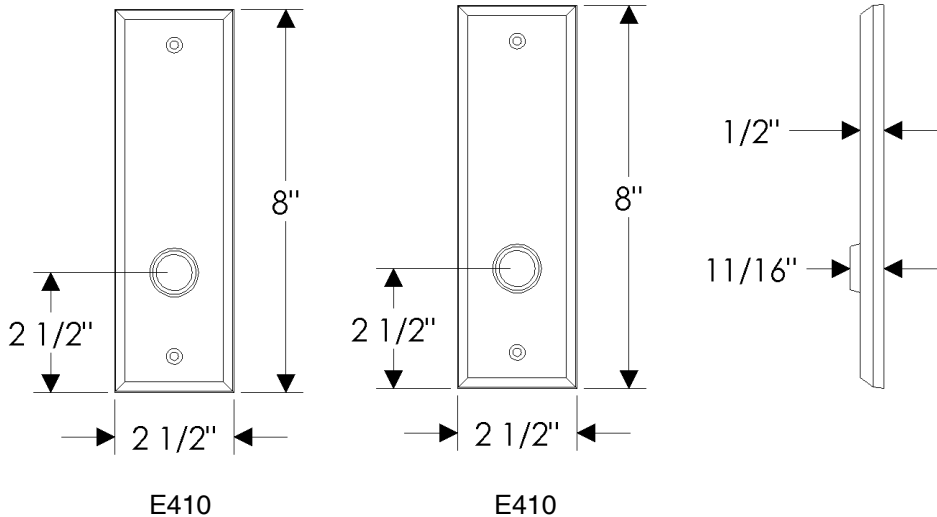

Rectangular Patio Dead Bolt/Spring Latch

Dimensions also applica-
ble for the following:
E411 (ER)
E412 (TP)