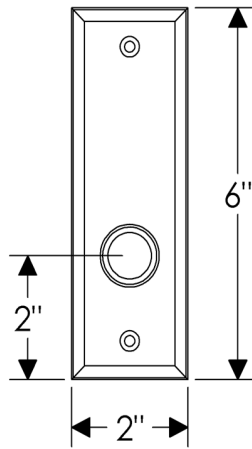

Rectangular Screen Door Set

E405

E405

Also applicable for the E406 with turnpiece.