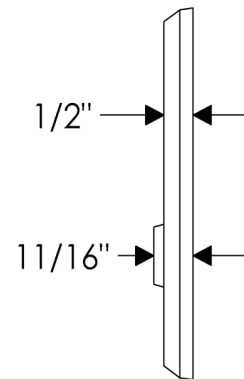

Rectangular Screen Door Set

E405

E405

Also applicable for the E406 with turnpiece.