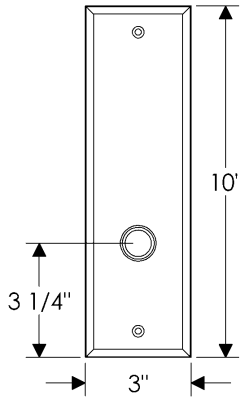

Rectangular Entry Set

E404

E404

Also applicable for the E421 with turnpiece
or E422 with emergency release.