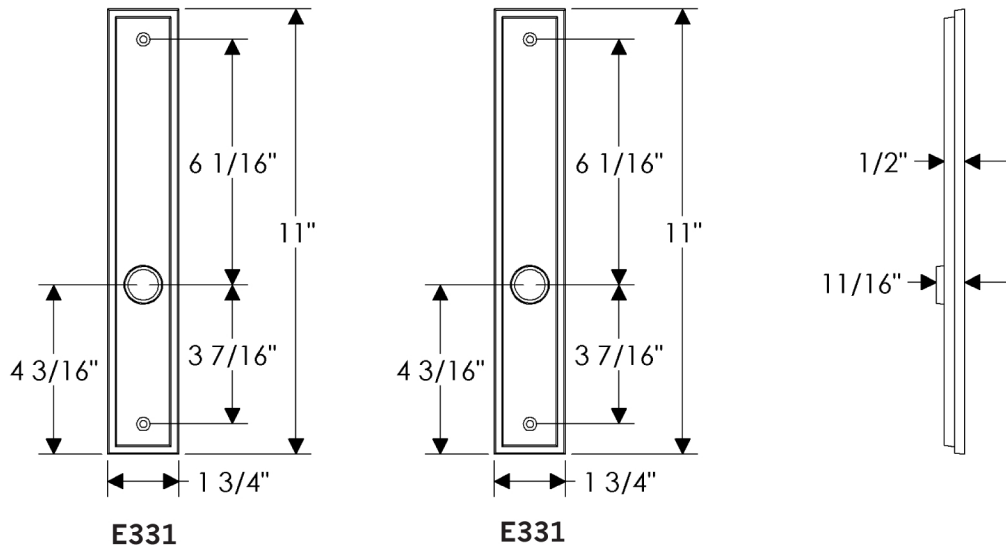

Stepped Multi-Point Set

Also applicable for the E337 with turnpiece.