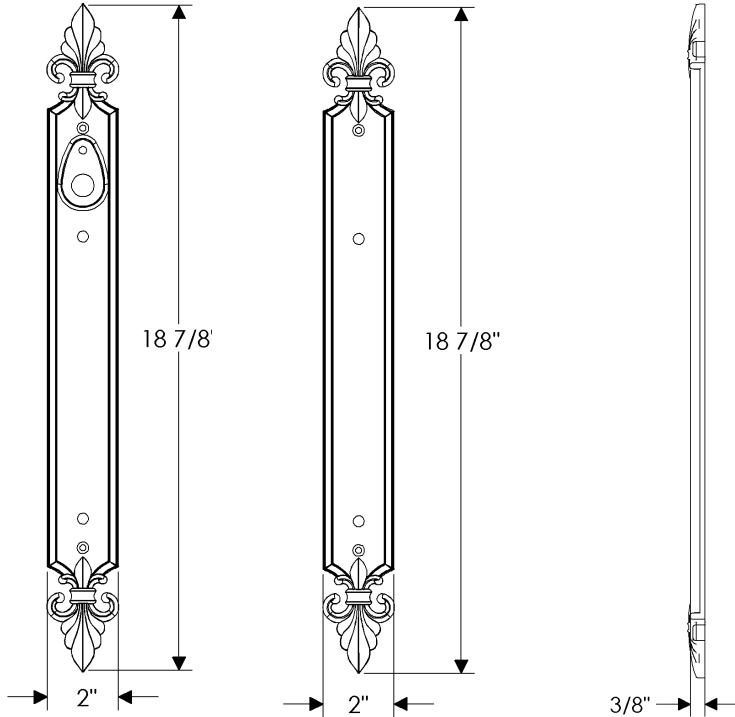

Bordeaux Sliding Door Entry Set

E30884

E30882

\*Also applicable with  
the E30883 (GLo) (Turnpiece)