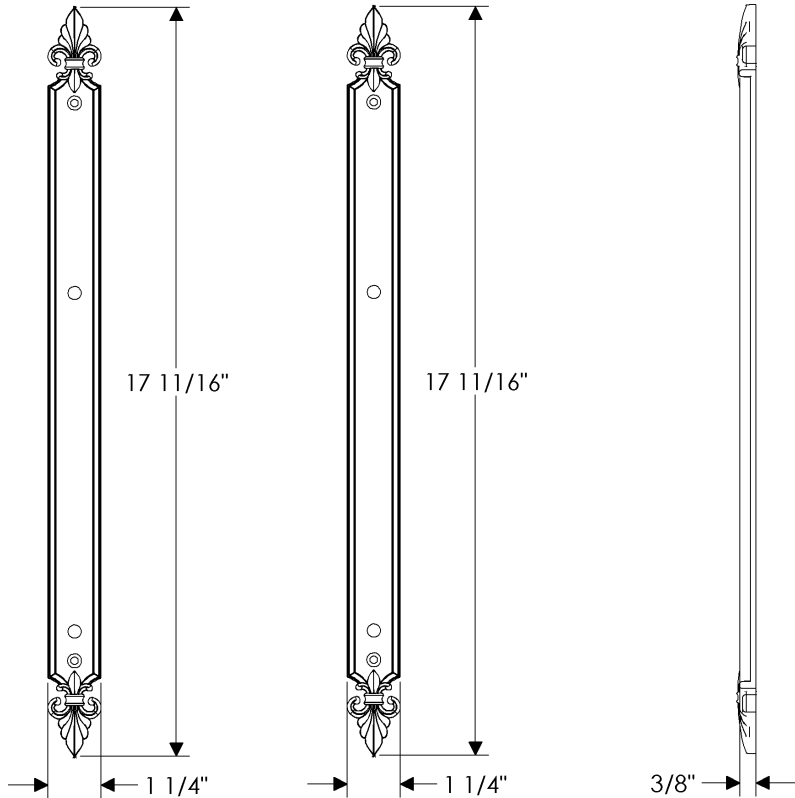

Bordeaux Sliding Door Patio Set

E30874

E30874

*Also applicable with
the E30875 (GLo) (Turnpiece)