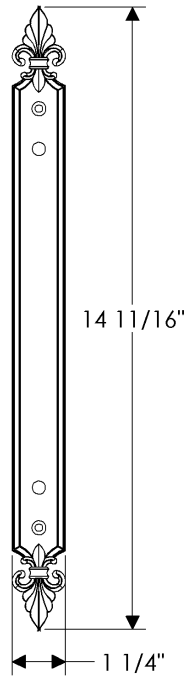

## Bordeaux Sliding Door Patio Set

E30870

E30870

\*Also applicable with  
the E30871 (Gctr) (Turnpiece)