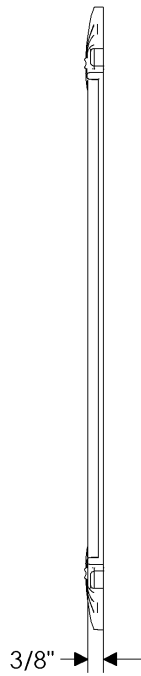

## Bordeaux Sliding Door Patio Set

E30870

E30870

\*Also applicable with  
the E30871 (Gctr) (Turnpiece)