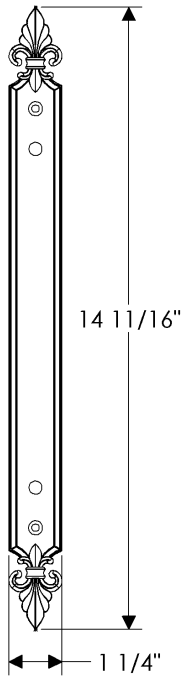

## Bordeaux Sliding Door Patio Set

E30870

E30870

\*Also applicable with  
the E30871 (Gctr) (Turnpiece)