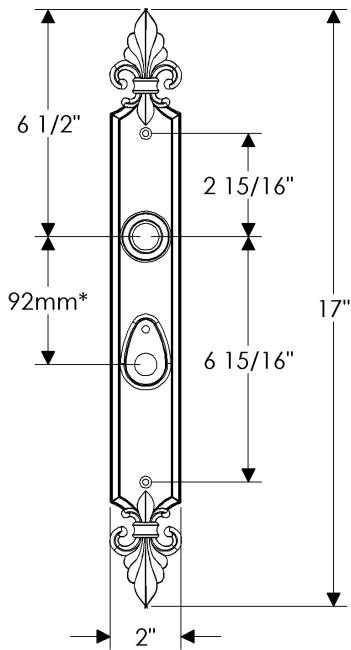

Bordeaux Multi-Point Entry Set

E30867

E30865

*Also applicable with
the E30866 (LHi) (Turnpiece)