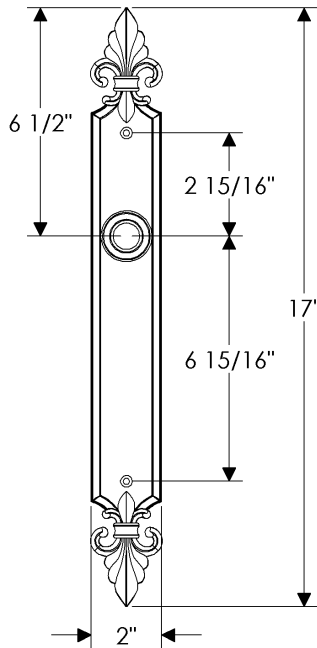

Bordeaux Multi-Point Entry Set

E30867

E30865

*Also applicable with
the E30866 (LHi) (Turnpiece)