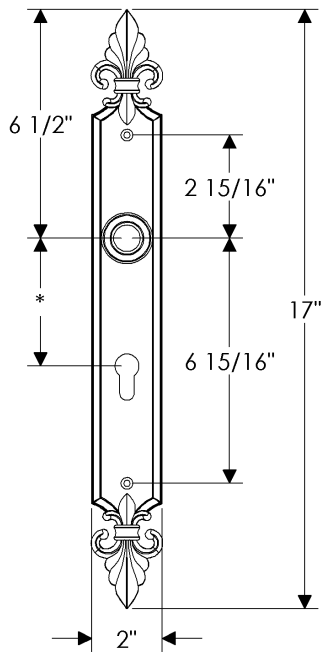

Bordeaux Multi-Point Patio Set

E30865

E30868