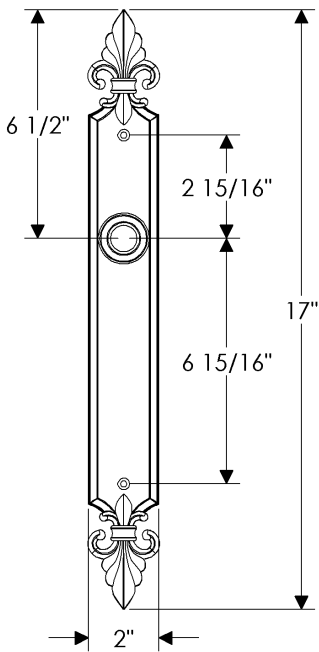

Bordeaux Multi-Point Patio Set

E30865

E30868