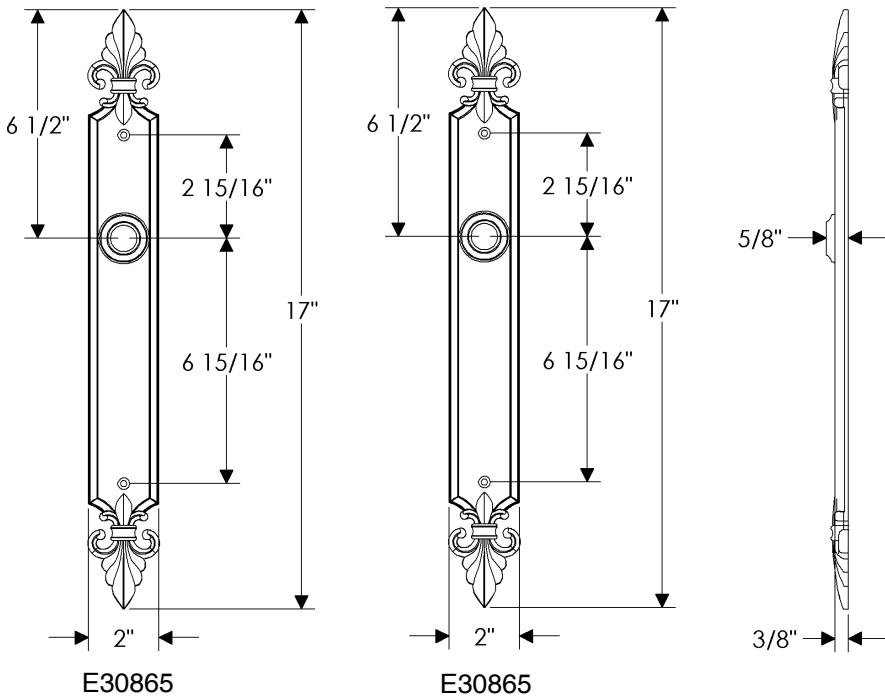

## Bordeaux Multi-Point Patio Set

\*Also applicable with  
the E30866 (LHi) (Turnpiece)