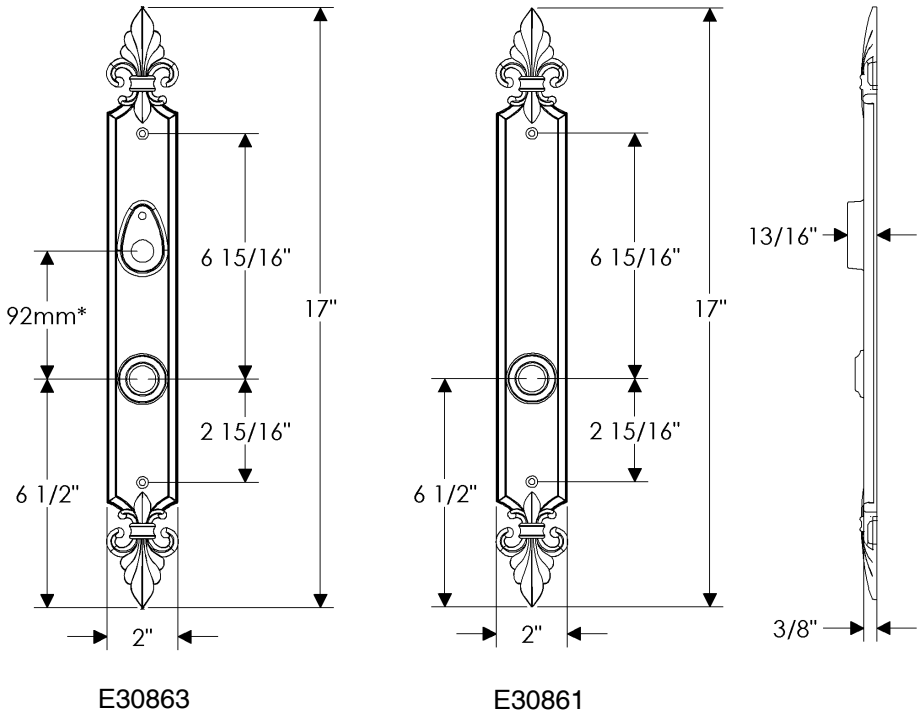

Bordeaux Multi-Point Entry Set

*Also applicable with
the E30862 (LLO) (Turnpiece)