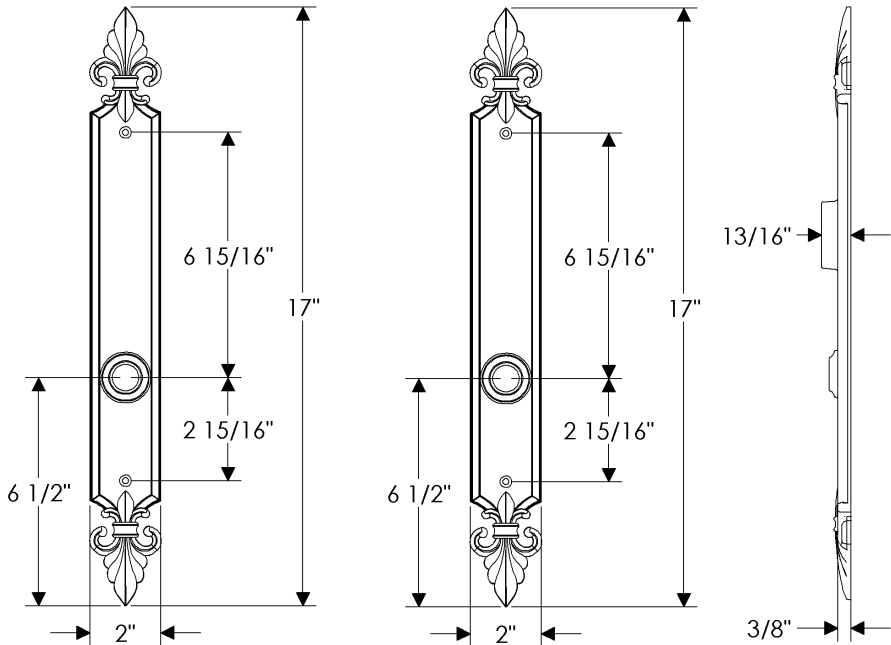

Bordeaux Multi-Point Patio Set

E30861

E30861

*Also applicable with
the E30862 (LLO) (Turnpiece)