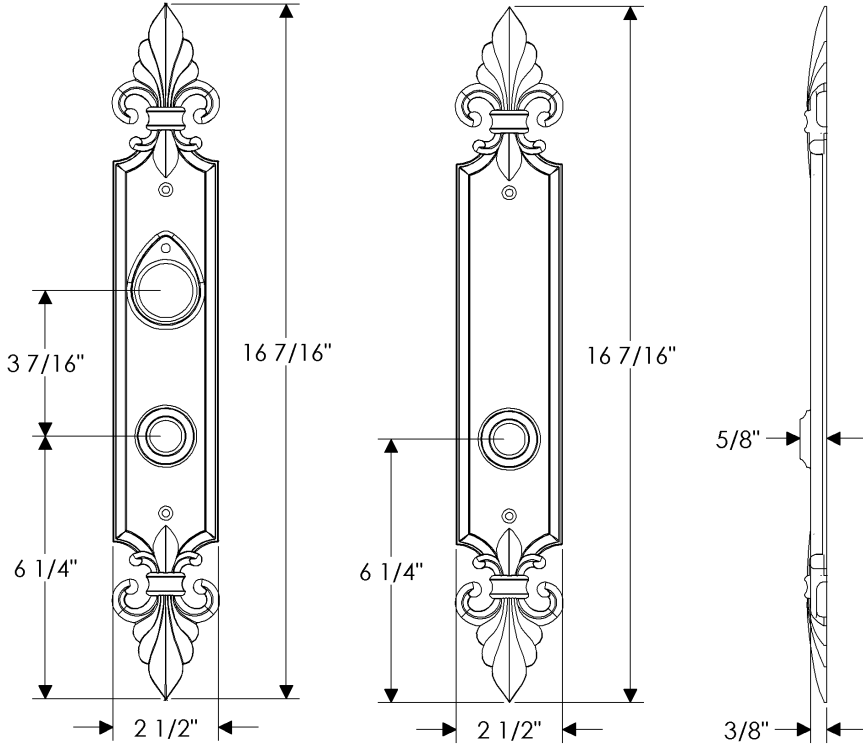

Bordeaux Entry Set

E30812

E30810

*Also applicable with
the E30811 (Turnpiece)