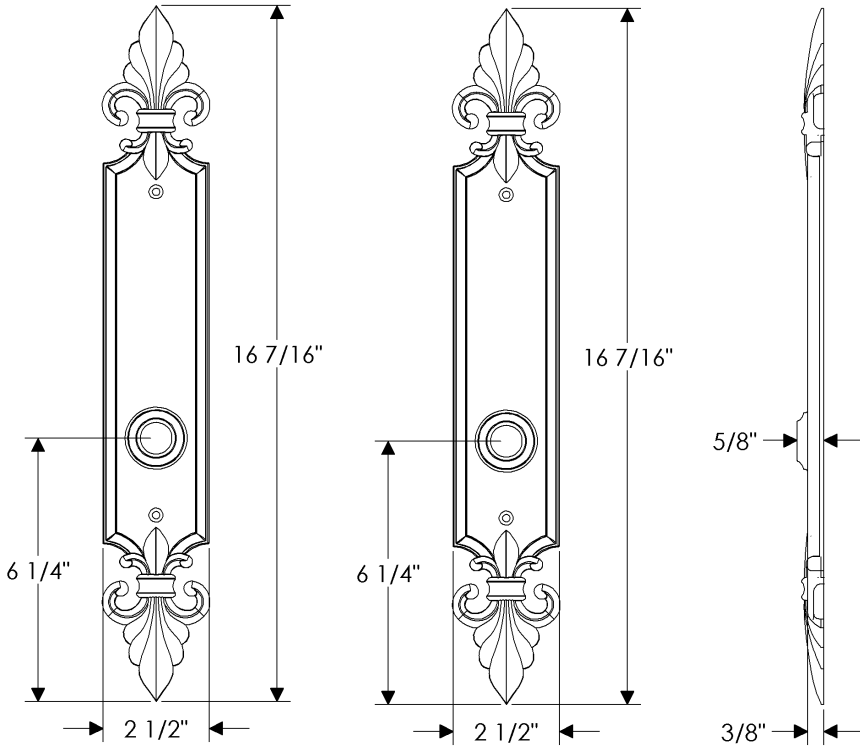

Bordeaux Patio Set

E30810

E30810

\*Also applicable with  
the E30811 (Turnpiece)