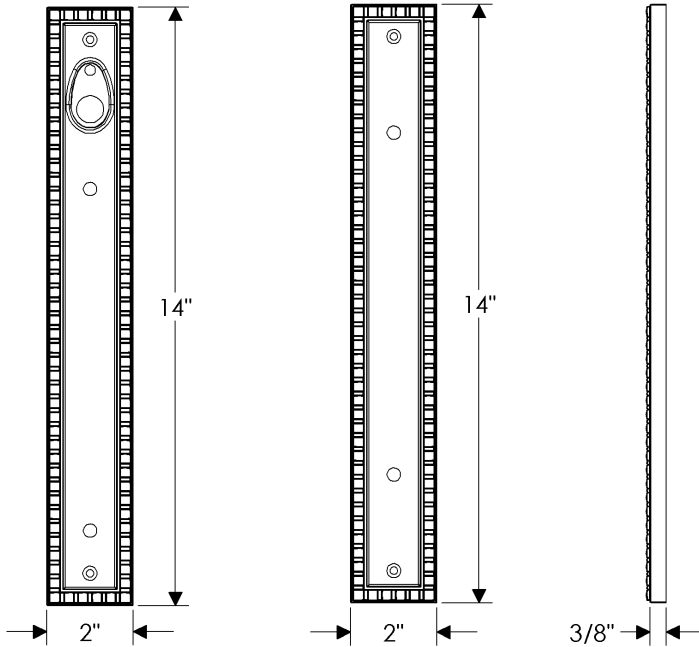

Corbel Rectangular Sliding Entry Door Set

E30784

E30780

*Also applicable with
the E30783 (GLo) (Turnpiece)