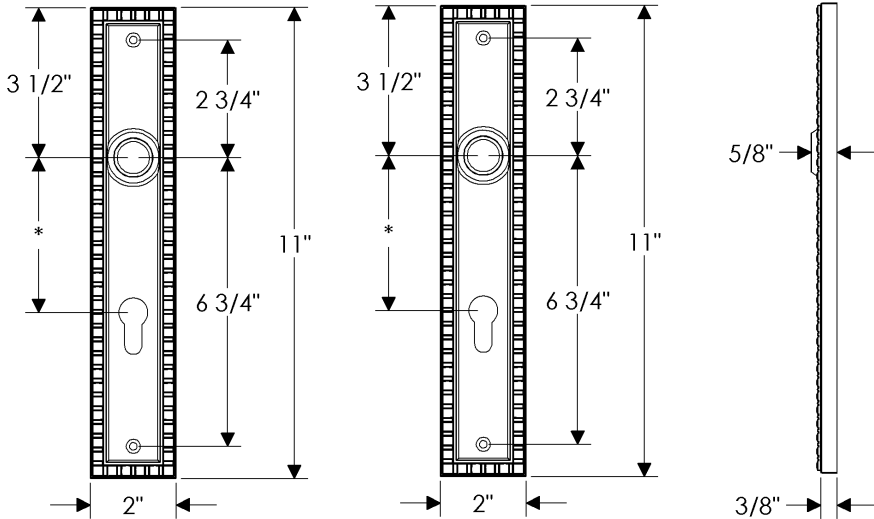

Corbel Rectangular Multi-Point Entry Set

E30768

E30768