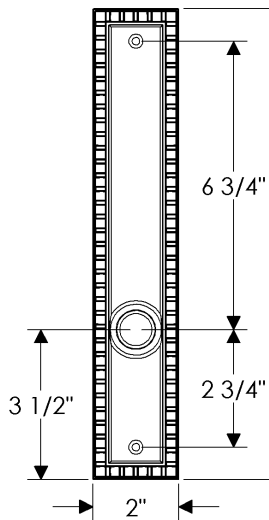

Corbel Rectangular Multi-Point Patio Set

E30761

E30761

*Also applicable with
the E30762 (LLO) (Turnpiece)