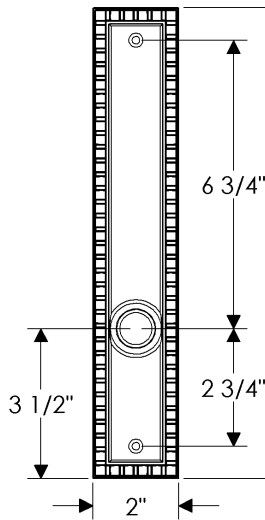

Corbel Rectangular Multi-Point Patio Set

E30761

E30761

*Also applicable with
the E30762 (LLO) (Turnpiece)