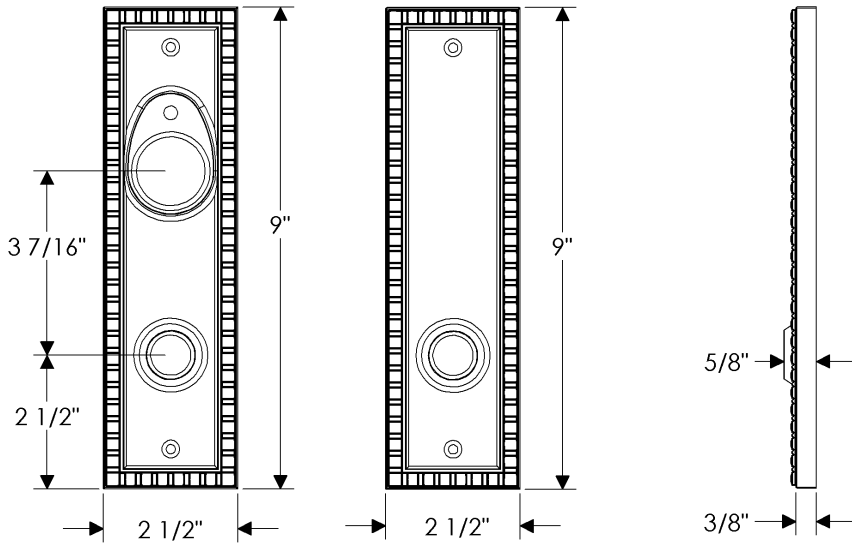

Corbel Rectangular Entry Set

E30708

E30706

*Also applicable with
the E30707 (Turnpiece)