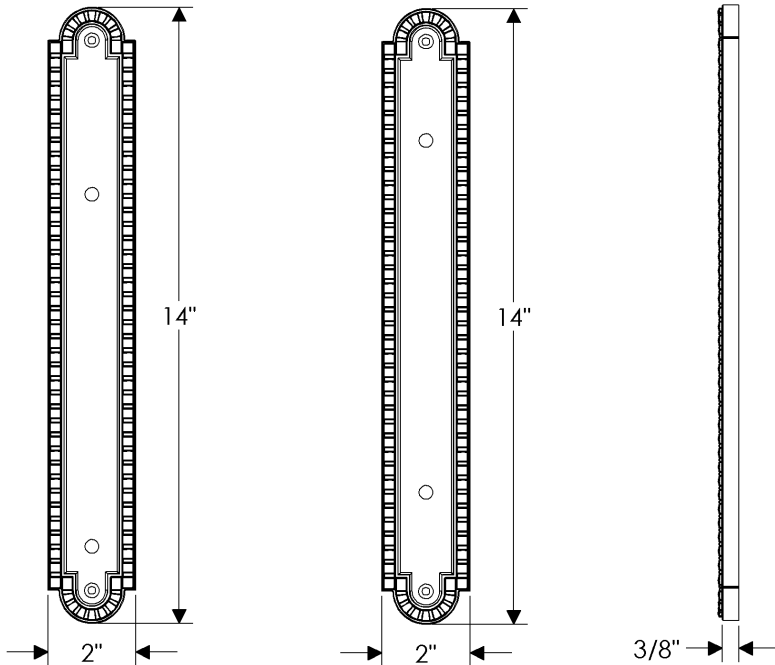

Corbel Arched Sliding Door Patio Set

E30682

E30680

*Also applicable with
the E30683 (GLo) (Turnpiece)