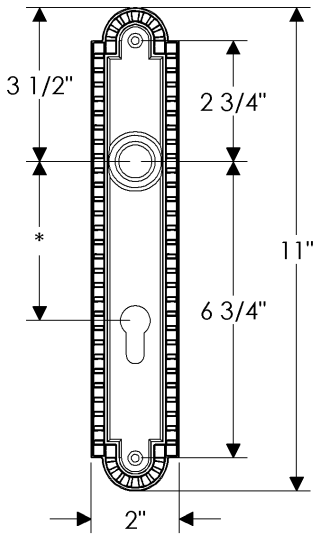

Corbel Arched Multi-Point Entry Set

E30668

E30668