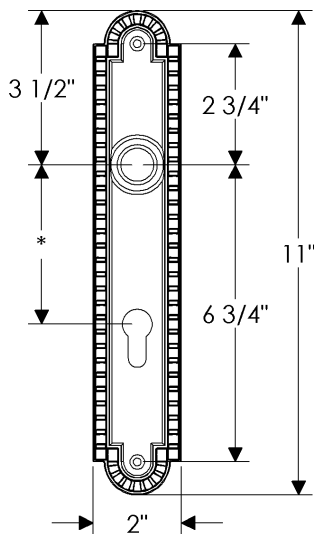

Corbel Arched Multi-Point Entry Set

E30668

E30668