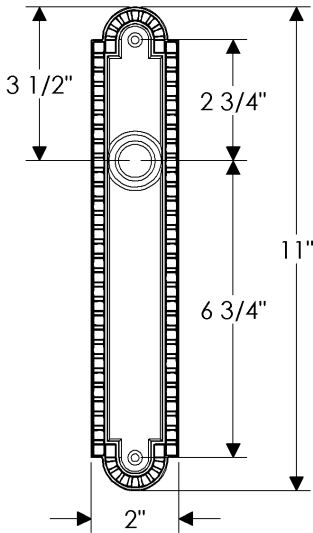

Corbel Arched Multi-Point Patio Set

E30665

E30668