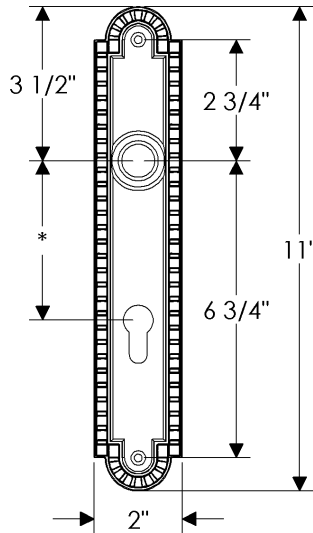

Corbel Arched Multi-Point Patio Set

E30665

E30668