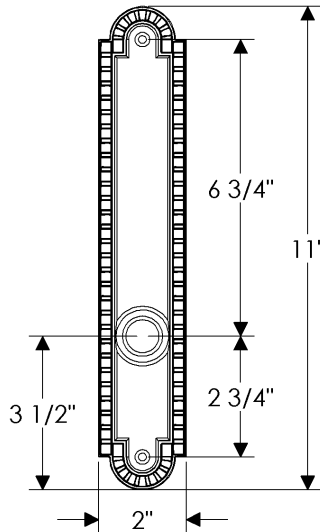

## Corbel Arched Multi-Point Entry Set

E30663

E30661

\*Also applicable with  
the E30662 (LLO) (Turnpiece)