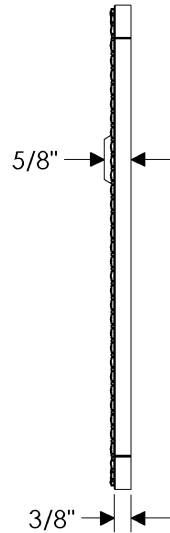

## Corbel Arched Multi-Point Entry Set

E30663

E30661

\*Also applicable with  
the E30662 (LLO) (Turnpiece)