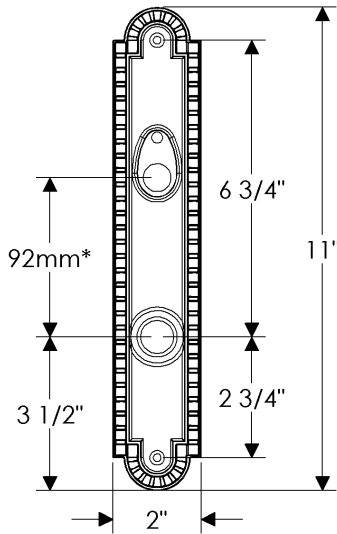

## Corbel Arched Multi-Point Entry Set

E30663

E30661

\*Also applicable with  
the E30662 (LLO) (Turnpiece)