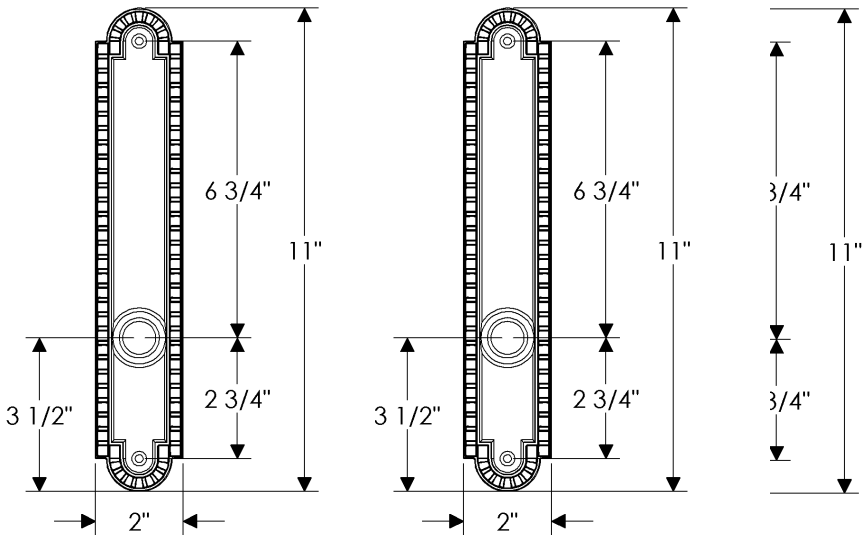

Corbel Arched Multi-Point Patio Set

E30661

E30661

*Also applicable with
the E30662 (LLO) (Turnpiece)