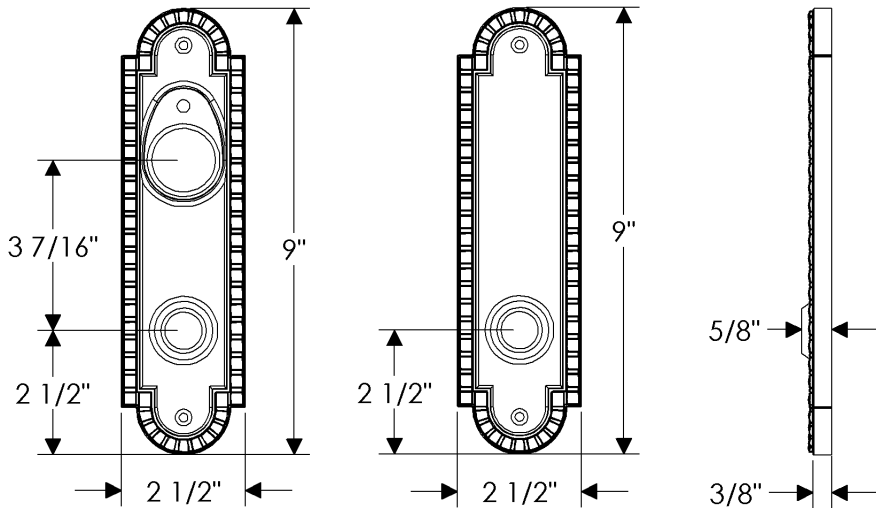

Corbel Arched Entry Set

E30608

E30606

*Also applicable with
the E30607 (Turnpiece)