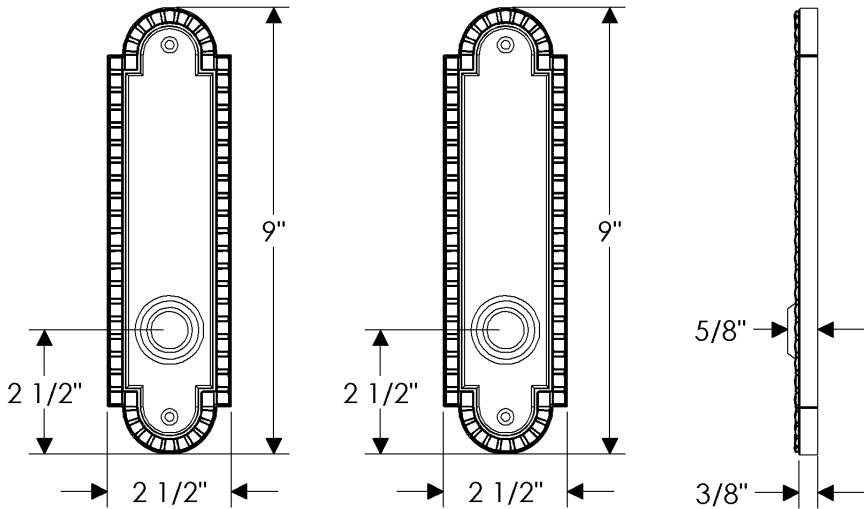

Corbel Arched Patio Set

E30606

E30606

\*Also applicable with  
the E30607 (Turnpiece)