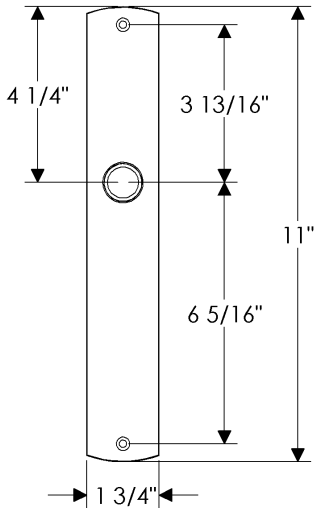

Convex Multi-Point Patio Set

E30565

E30565

*Also applicable with
the E30566 (LHi) (Turnpiece)