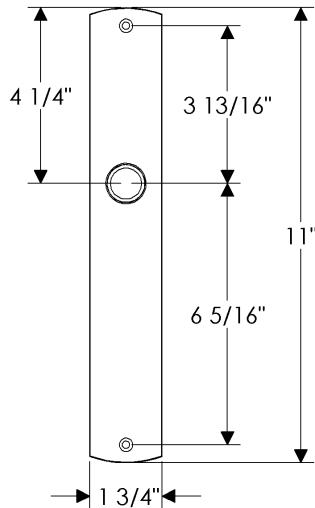

Convex Multi-Point Patio Set

E30565

E30565

*Also applicable with
the E30566 (LHi) (Turnpiece)