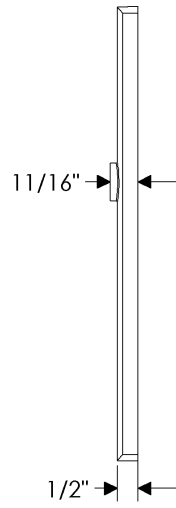

Convex Multi-Point Patio Set

E30565

E30565

*Also applicable with
the E30566 (LHi) (Turnpiece)